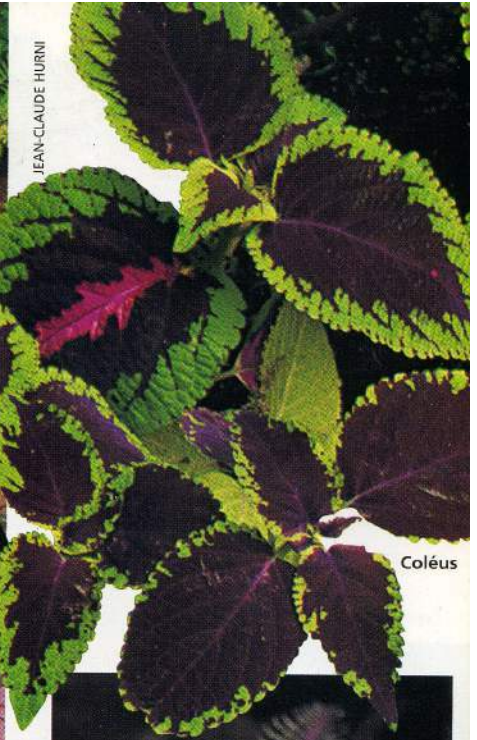

A lush garden scene with various green plants, a stone path, and a small blue globe. The plants include a large green tree on the left, a weeping willow on the right, and various ground cover plants. A path of dark grey and brown square tiles winds through the garden. A small blue globe is visible on the path.

Texte: Albert Mondor

JEAN-CLAUDE HURNI

DANIEL FORTIN

JEAN-CLAUDE HURNI

DANIEL FORTIN

Coléus

Fougère peinte
(*Athyrium niponicum* 'Pictum')

Graminée (*Imperata cylindrica* 'Rubra')